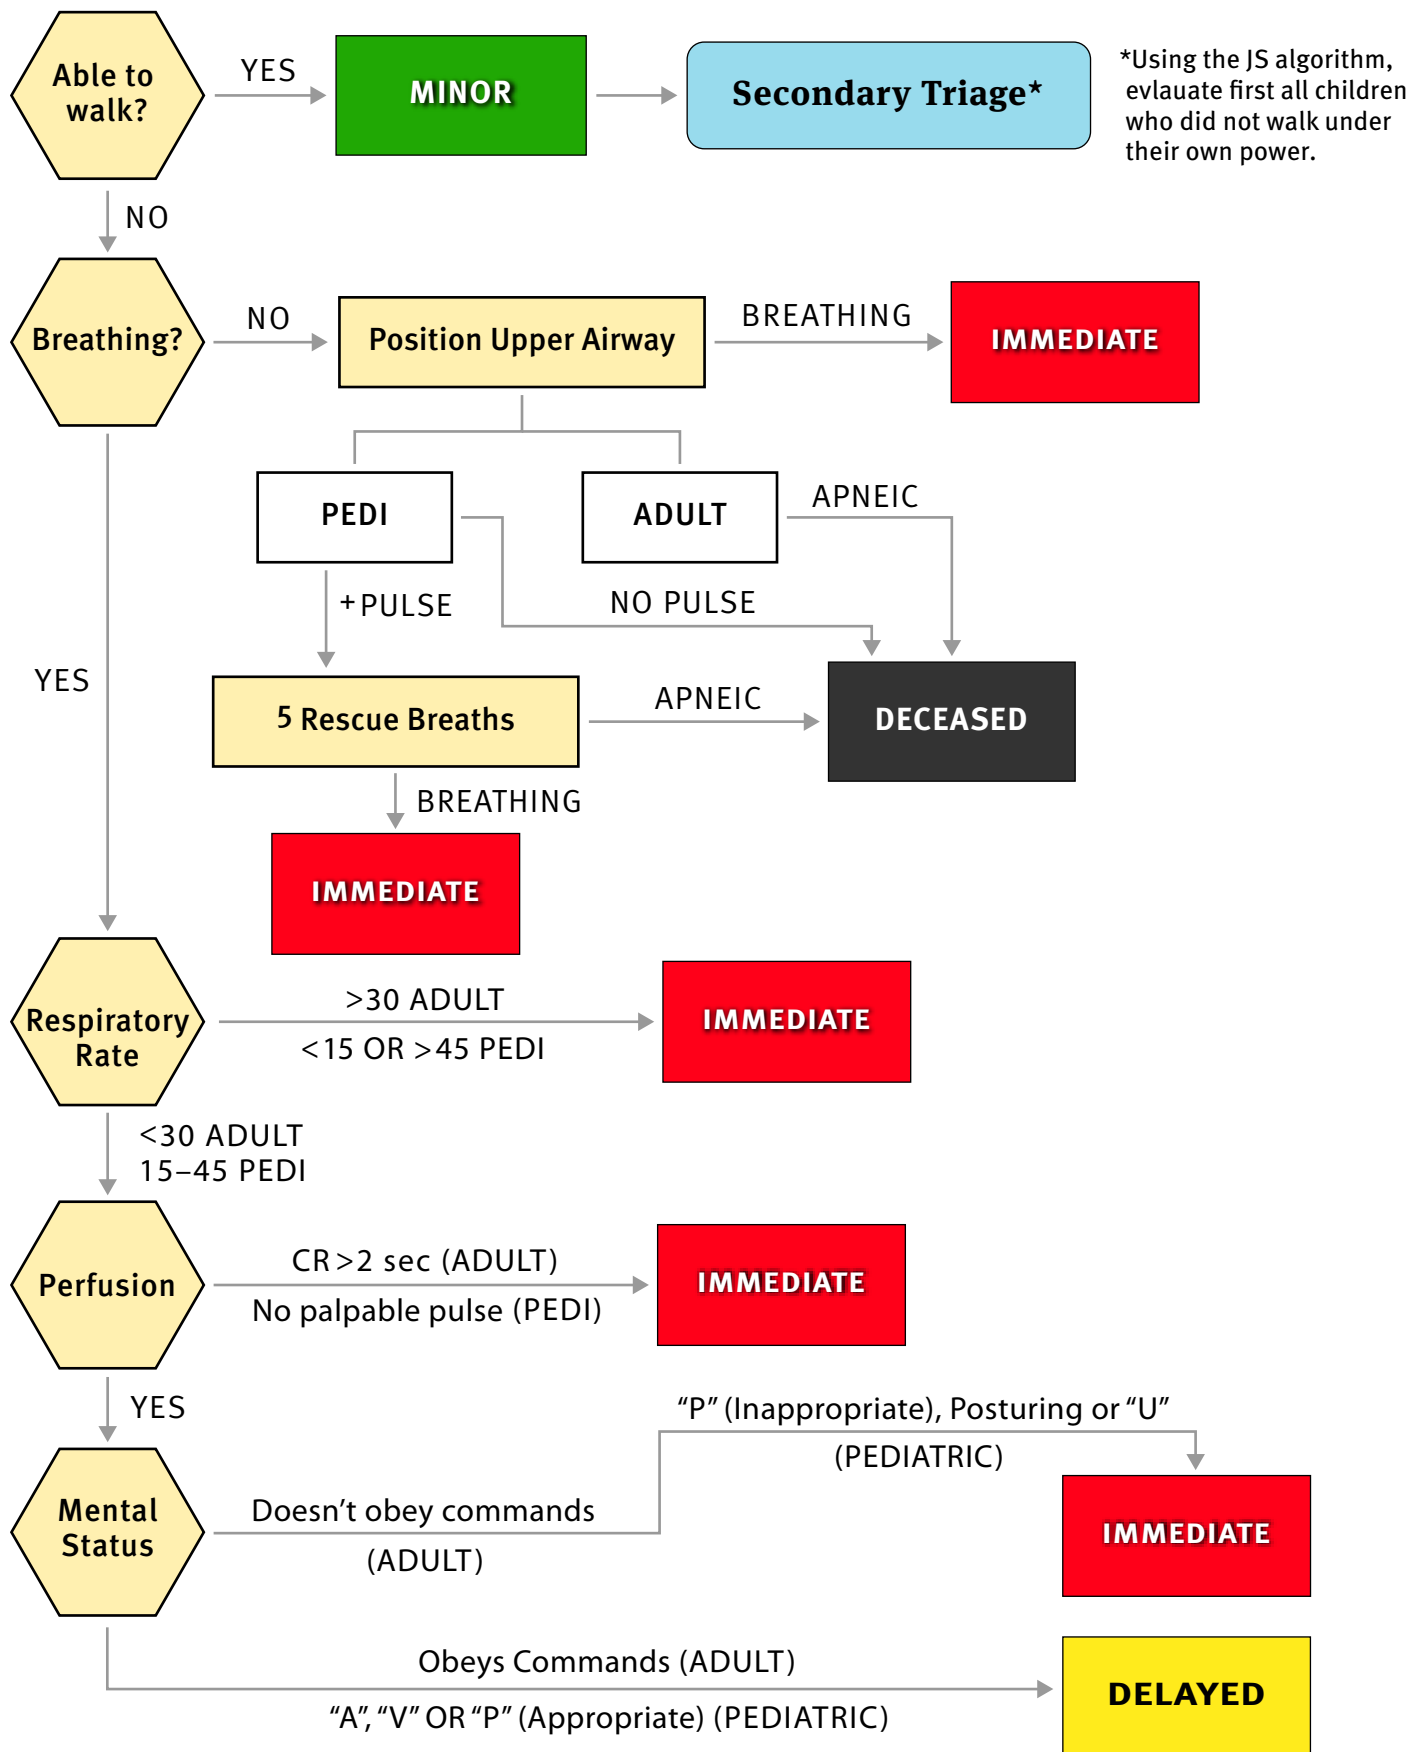

Combined START/JumpSTART Triage Algorithm

Combined START/JumpSTART Triage Algorithm

*Using the JS algorithm evaluate first all children did not walk under the power.