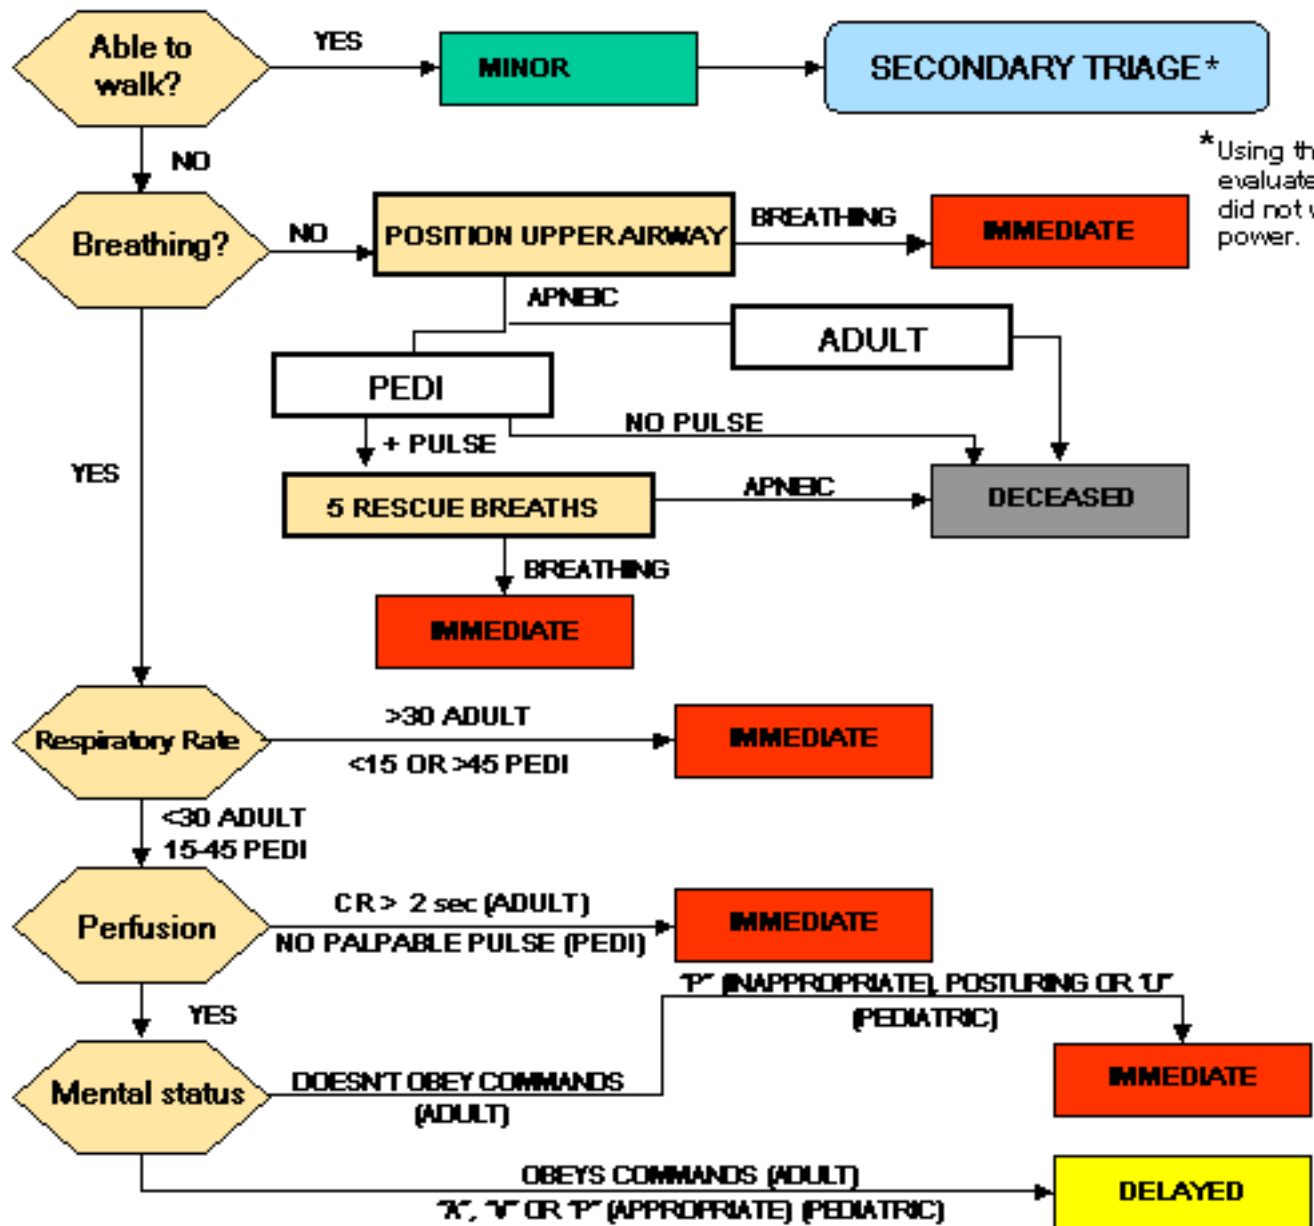

Combined START/JumpSTART Triage Algorithm

Combined START/JumpSTART Triage Algorithm

*Using the JS algorithm evaluate first all children did not walk under the power.